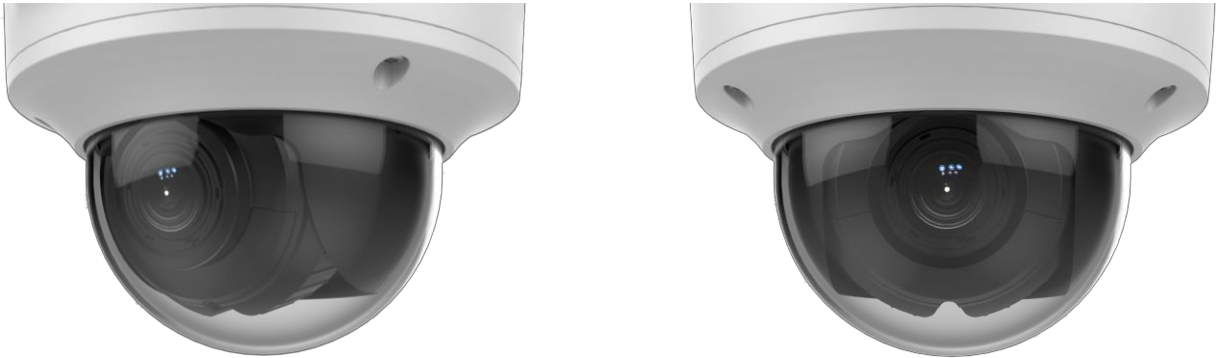

## 5MP IR Dome Network Camera

### Key Features

- High quality imaging with 5 MP resolution
- Excellent low-light performance
- Motorized varifocal lens for easy installation
- Clear imaging against strong backlight due to 120 dB true WDR technology
- Efficient H.265 compression technology
- Focus on human and vehicle targets classification based on deep learning
- Audio and alarm interface available
- Water and dust resistant (IP67) and vandal-resistant (IK10)

EZV IP Camera Series with 5 MP Dome camera is a type of surveillance camera that captures high-resolution video footage at a resolution of 5 megapixels. These cameras are typically used in outdoor environments and are designed to be weather-resistant, making them suitable for use in harsh conditions. The Dome shape of the camera is meant to deter potential intruders, as it is visible and can act as a deterrent. The high resolution of the camera ensures that the video footage captured is of excellent quality, allowing for easy identification of individuals and objects. Additionally, many 5 MP Dome cameras come equipped with night vision capabilities, allowing them to capture clear video footage even in low-light conditions. Overall, a 5 MP Dome camera is an excellent choice for those looking for a high-quality outdoor surveillance camera.